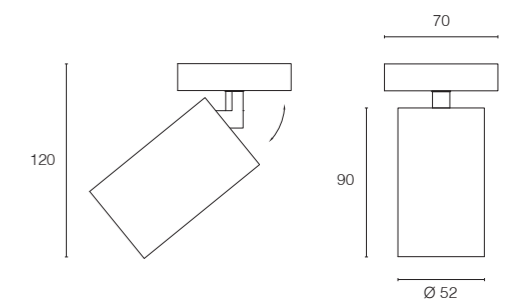

# Galex Mini Two

Surface Mounted

Versatile

NEW

7.6W Power  
Up to 424lm Lumen  
2700K 3000K 4000K CCT

CE RoHS 355° 80° IP20 0.8m

Product Information	<b>Power</b>	7.6W		
	<b>CRI</b>	>90Ra		
	<b>CCT</b>	2700K	3000K	4000K
	<b>System Lumen</b>	400lm	412lm	424lm
	<b>LED Efficacy</b>	54lm/W		
	<b>LOR</b>	>90%		
	<b>Driver</b>	Dimmable 230V LED*		
	<b>Dimmable with</b>	Leading/Trailing edge dimmer		
<b>Lens</b>	 15° 30° included			

H (m)	Beam (Ø cm)	Field (Ø cm)	Beam (lux)
1	58	89	1372
2	116	179	343
3	174	268	152
4	232	358	86
5	290	447	55

Beam (50%) Angle: 32° Field (10%) Angle: 48°

Article No.	Product Name	Color	System Lumen	CCT	CRI	Cooling	Power	Lens
2.17.2039	Surface mounted LED spot Galex Mini Two versatile	White	400lm	2700K	>90Ra	Passive	7.6W	30°
2.17.2040	Surface mounted LED spot Galex Mini Two versatile	White	412lm	3000K	>90Ra	Passive	7.6W	30°
2.17.2042	Surface mounted LED spot Galex Mini Two versatile	Black	400lm	2700K	>90Ra	Passive	7.6W	30°
2.17.2043	Surface mounted LED spot Galex Mini Two versatile	Black	412lm	3000K	>90Ra	Passive	7.6W	30°