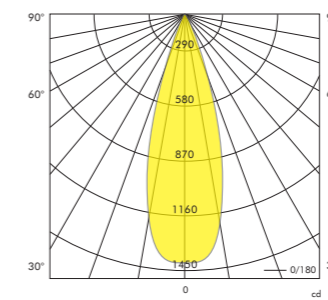

# Galex Mini Two

Surface Mounted

Versatile

NEW

7.6W Power  
Up to 424lm Lumen  
2700K 3000K 4000K CCT

CE RoHS 355° 80° IP20 0.8m

Product Information	<b>Power</b>	7.6W		
	<b>CRI</b>	>90Ra		
	<b>CCT</b>	2700K	3000K	4000K
	<b>System Lumen</b>	400lm	412lm	424lm
	<b>LED Efficacy</b>	54lm/W		
	<b>LOR</b>	>90%		
	<b>Driver</b>	Dimmable 230V LED*		
	<b>Dimmable with</b>	Leading/Trailing edge dimmer		
<b>Lens</b>	 15° 30° included			

H (m)	Beam (Ø cm)	Field (Ø cm)	Beam (lux)
1	58	89	1372
2	116	179	343
3	174	268	152
4	232	358	86
5	290	447	55

Beam (50%) Angle: 32° Field (10%) Angle: 48°

Article No.	Product Name	Color	System Lumen	CCT	CRI	Cooling	Power	Lens
2.17.2039	Surface mounted LED spot Galex Mini Two versatile	White	400lm	2700K	>90Ra	Passive	7.6W	30°
2.17.2040	Surface mounted LED spot Galex Mini Two versatile	White	412lm	3000K	>90Ra	Passive	7.6W	30°
2.17.2042	Surface mounted LED spot Galex Mini Two versatile	Black	400lm	2700K	>90Ra	Passive	7.6W	30°
2.17.2043	Surface mounted LED spot Galex Mini Two versatile	Black	412lm	3000K	>90Ra	Passive	7.6W	30°