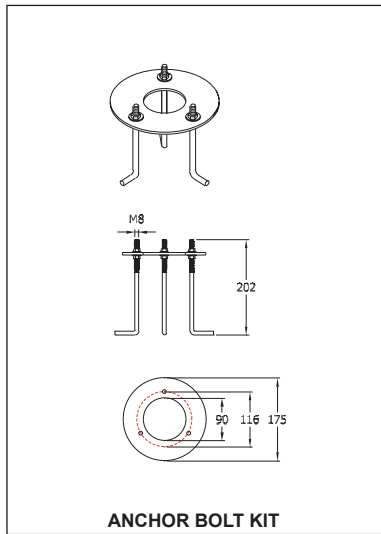

Ordering code:	9-1025-XX	9-1026-XX	9-1027-XX
H1	6000	7500	8000
H2	1000	1000	1000
S1	76	76	76
S2	120	120	120
D	102	140	140
A	300	400	400
B	200	300	300
d	30	30	30
T	15	20	20
K	85x215	80x250	80x250

Straight cylindrical hot-dipped galvanized steel pole  
with die-cast aluminium service door.  
Stainless steel fastener.  
Coated with polyester powder with UV stabilized additive.

**For area lighting model no:**

- OD-7231
- OD-7232
- OD-7291
- OD-7292
- OD-7293

All dimension is in m.m.

Ordering code:	9-1031-XX	9-1032-XX	9-1033-XX	9-1034-XX	9-1035-XX
H1	5000	6000	7000	8000	9000
H2	1000	1000	1000	1000	1000
D	140	140	140	140	140
A	300	300	400	400	400
B	200	200	300	300	300
d	30	30	30	30	30
T	15	15	20	20	20
K	85x250	85x250	85x250	85x250	85x250