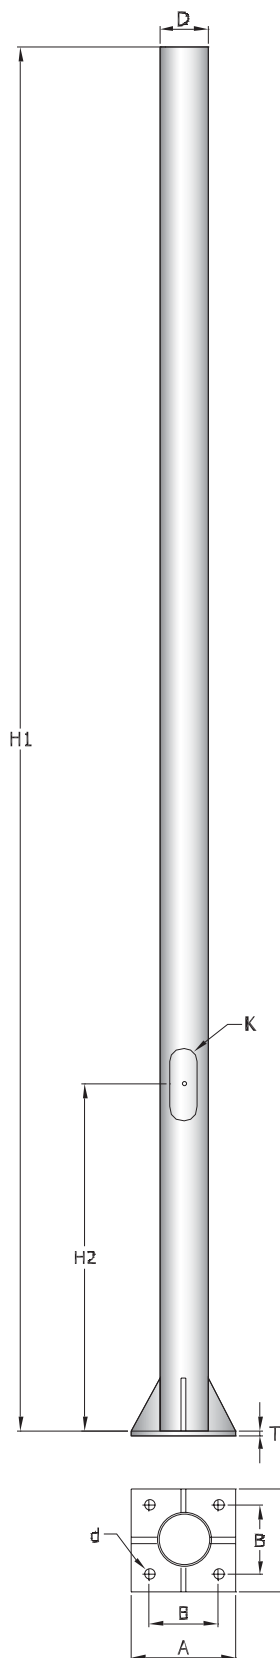

All dimension is in m.m.

Ordering code:	9-1001-XX	9-1002-XX	9-1003-XX	9-1004-XX	9-1005-XX
H1	2000	2500	3000	3500	4000
H2	1000	1000	1000	1000	1000
D	105	105	105	105	105
A	300	300	300	300	300
B	240	240	240	240	240
d	16	16	16	16	16
T	20	20	20	20	20
K	85x215	85x215	85x215	85x215	85x215

**For area lighting model no:**

- OD-7250, OD-7251
- OD-7252, OD-7253
- OD-7260, OD-7261
- OD-7262, OD-7263
- OD-7270, OD-7271
- OD-7272, OD-7273

All dimension is in m.m.

Ordering code:	9-1021-XX	9-1022-XX	9-1023-XX	9-1024-XX
H1	4000	4500	5000	5500
H2	1000	1000	1000	1000
S1	76	76	76	76
S2	120	120	120	120
D	102	102	102	102
A	300	300	300	300
B	200	200	200	200
d	30	30	30	30
T	15	15	15	15
K	85x215	85x215	85x215	85x215

Ordering code:	9-1025-XX	9-1026-XX	9-1027-XX
H1	6000	7500	8000
H2	1000	1000	1000
S1	76	76	76
S2	120	120	120
D	102	140	140
A	300	400	400
B	200	300	300
d	30	30	30
T	15	20	20
K	85x215	80x250	80x250

Straight cylindrical hot-dipped galvanized steel pole  
with die-cast aluminium service door.  
Stainless steel fastener.  
Coated with polyester powder with UV stabilized additive.

**For area lighting model no:**

- OD-7231
- OD-7232
- OD-7291
- OD-7292
- OD-7293

All dimension is in m.m.

Ordering code:	9-1031-XX	9-1032-XX	9-1033-XX	9-1034-XX	9-1035-XX
H1	5000	6000	7000	8000	9000
H2	1000	1000	1000	1000	1000
D	140	140	140	140	140
A	300	300	400	400	400
B	200	200	300	300	300
d	30	30	30	30	30
T	15	15	20	20	20
K	85x250	85x250	85x250	85x250	85x250