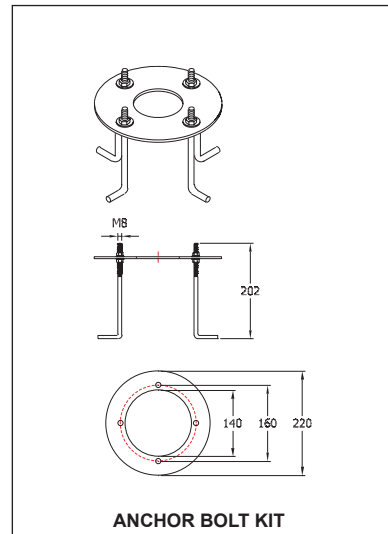

Ordering Code: 9-2011-00

Anchor bolt kit for Bollard model no: OD-7116
OD-7110
OD-7118
OD-7139