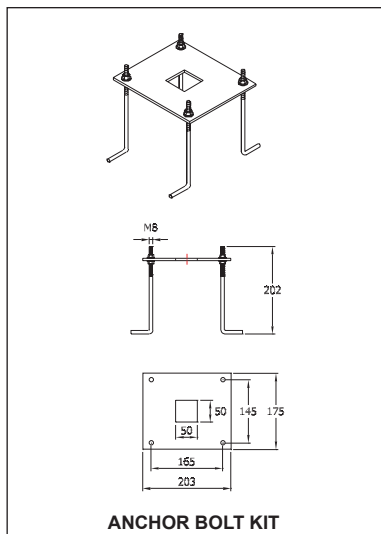

Ordering code: 9-2012-00

Anchor bolt kit for bollard model no: OD-7132
OD-7133
OD-7134
OD-7135
OD-7136
OD-7137