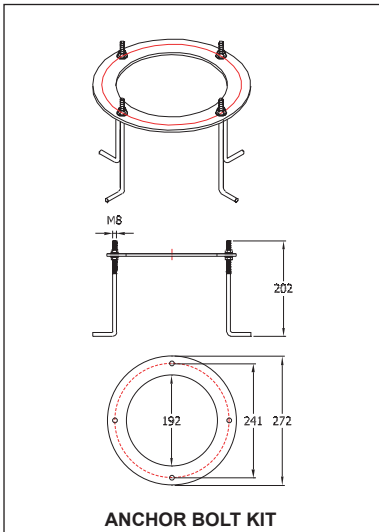

Ordering code: 9-2015-00

Anchor bolt kit for ground washer/on-ground up lighter
model no: OD-7160
OD-7161
OD-7162
OD-9900