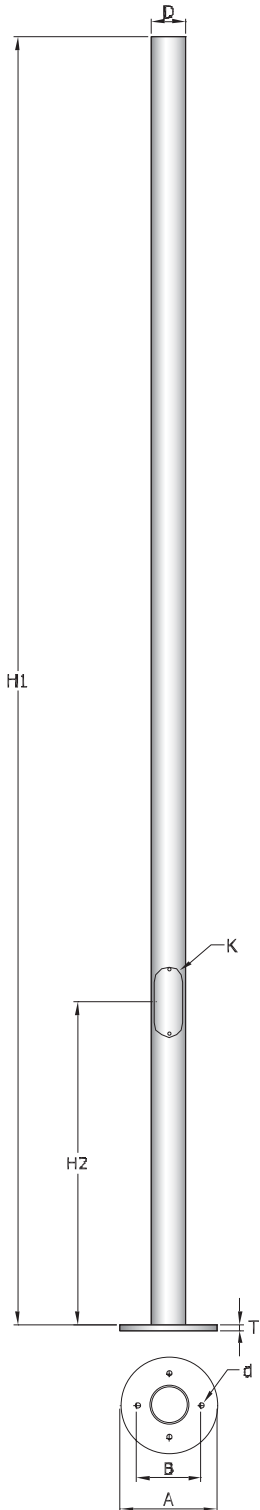

# POLE FOR POST-TOP LUMINAIRES

Straight cylindrical extruded aluminium pole S6063 alloy.  
Corrosion and impact resistance.  
Die-cast aluminium service door with stainless steel fastener.  
Coated with polyester powder with UV stabilized additive.

**Available color:**

- Black - RAL9005 (replace last 2 digits on ordering code with 01)
- Garphite - RAL7016 (replace last 2 digits on ordering code with 02)
- Dark Grey - RAL7037 (replace last 2 digits on ordering code with 03)
- Aluminium Silver - RAL9006 (replace last 2 digits on ordering code with 04)
- White - RAL9010 (replace last 2 digits on ordering code with 06)

All dimension is in m.m.

Ordering code:	9-1001-XX	9-1002-XX	9-1003-XX	9-1004-XX	9-1005-XX
H1	2000	2500	3000	3500	4000
H2	1000	1000	1000	1000	1000
D	105	105	105	105	105
A	300	300	300	300	300
B	240	240	240	240	240
d	16	16	16	16	16
T	20	20	20	20	20
K	85x215	85x215	85x215	85x215	85x215

**For area lighting model no:**

- OD-7250, OD-7251
- OD-7252, OD-7253
- OD-7260, OD-7261
- OD-7262, OD-7263
- OD-7270, OD-7271
- OD-7272, OD-7273

All dimension is in m.m.

Ordering code:	9-1021-XX	9-1022-XX	9-1023-XX	9-1024-XX
H1	4000	4500	5000	5500
H2	1000	1000	1000	1000
S1	76	76	76	76
S2	120	120	120	120
D	102	102	102	102
A	300	300	300	300
B	200	200	200	200
d	30	30	30	30
T	15	15	15	15
K	85x215	85x215	85x215	85x215