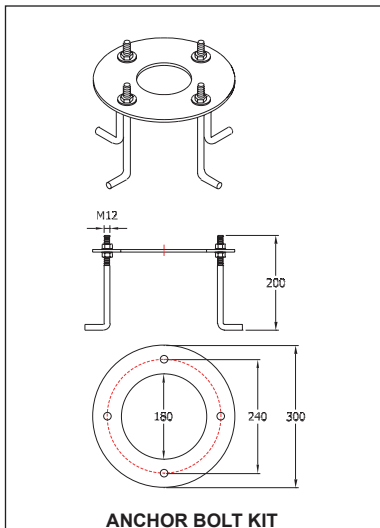

**For area lighting model no:**

- OD-7231
- OD-7232
- OD-7291
- OD-7292
- OD-7293

All dimension is in m.m.

Ordering code:	9-1031-XX	9-1032-XX	9-1033-XX	9-1034-XX	9-1035-XX
H1	5000	6000	7000	8000	9000
H2	1000	1000	1000	1000	1000
D	140	140	140	140	140
A	300	300	400	400	400
B	200	200	300	300	300
d	30	30	30	30	30
T	15	15	20	20	20
K	85x250	85x250	85x250	85x250	85x250

**Ordering code:** 9-2010-00

Anchor bolt kit for bollard model No: OD-7103, OD-7104  
 OD-7105, OD-7115  
 OD-7107, OD-7108  
 OD-7111, OD-7112  
 OD-7150, OD-7151  
 OD-7123N, OD-7124N  
 OD-7109

**Ordering Code:** 9-2011-00

**Ordering code:** 9-2013-00

Anchor bolt kit for bollard model no: OD-7121N  
 OD-7122

**Ordering Code :** 9-2014-00

Anchor bolt kit for Bollard model no: OD-7125  
OD-7126

**Ordering code:** 9-2015-00

Anchor bolt kit for ground washer/on-ground up lighter  
model no: OD-7160  
OD-7161  
OD-7162  
OD-9900