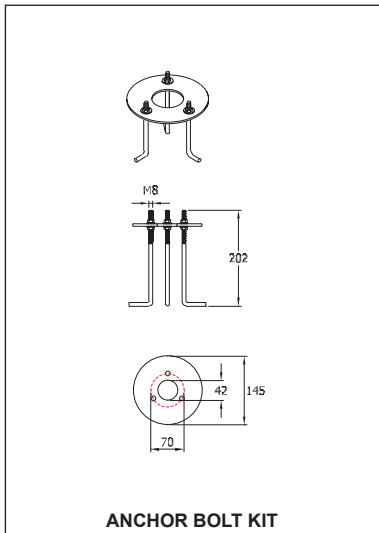

Ordering Code : 9-2014-00

Anchor bolt kit for Bollard model no: OD-7125
OD-7126