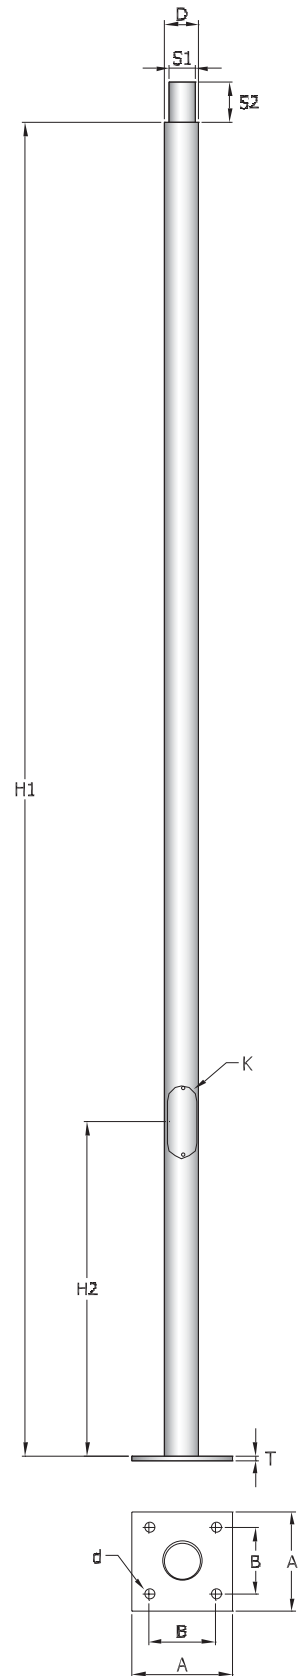

# POLE FOR POST-TOP LUMINAIRES

Straight cylindrical extruded aluminium pole S6063 alloy.  
Corrosion and impact resistance.  
Die-cast aluminium service door with stainless steel fastener.  
Coated with polyester powder with UV stabilized additive.

All dimension is in m.m.

Ordering code:	9-1001-XX	9-1002-XX	9-1003-XX	9-1004-XX	9-1005-XX
H1	2000	2500	3000	3500	4000
H2	1000	1000	1000	1000	1000
D	105	105	105	105	105
A	300	300	300	300	300
B	240	240	240	240	240
d	16	16	16	16	16
T	20	20	20	20	20
K	85x215	85x215	85x215	85x215	85x215

**For area lighting model no:**

- OD-7250, OD-7251
- OD-7252, OD-7253
- OD-7260, OD-7261
- OD-7262, OD-7263
- OD-7270, OD-7271
- OD-7272, OD-7273

All dimension is in m.m.

Ordering code:	9-1021-XX	9-1022-XX	9-1023-XX	9-1024-XX
H1	4000	4500	5000	5500
H2	1000	1000	1000	1000
S1	76	76	76	76
S2	120	120	120	120
D	102	102	102	102
A	300	300	300	300
B	200	200	200	200
d	30	30	30	30
T	15	15	15	15
K	85x215	85x215	85x215	85x215

Ordering code:	9-1025-XX	9-1026-XX	9-1027-XX
H1	6000	7500	8000
H2	1000	1000	1000
S1	76	76	76
S2	120	120	120
D	102	140	140
A	300	400	400
B	200	300	300
d	30	30	30
T	15	20	20
K	85x215	80x250	80x250

Straight cylindrical hot-dipped galvanized steel pole  
with die-cast aluminium service door.  
Stainless steel fastener.  
Coated with polyester powder with UV stabilized additive.