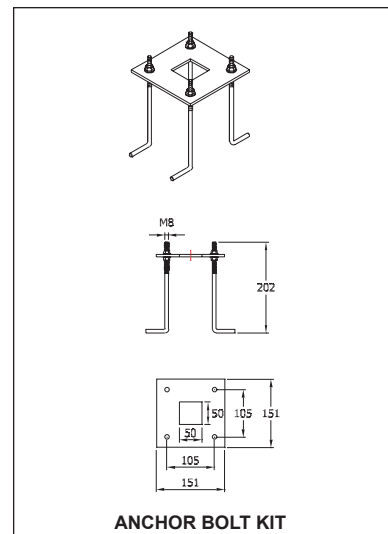

Ordering code: 9-2013-00

Anchor bolt kit for bollard model no: OD-7121N
OD-7122