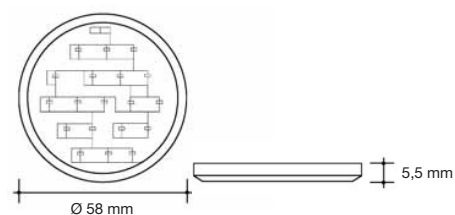

### Opbouw LED strip Piranha

+ AMP

2.21.0769	excl. touch schak. 320 x 25 x 10 mm warm wit
2.21.0770	500 x 25 x 10 mm warm wit
2.21.0771	incl. touch schak. 320 x 25 x 10 mm warm wit
2.21.0772	500 x 25 x 10 mm warm wit

### Meubelspot LED Piza

2.21.0599	wit LED 1,5W lengte kabel: 2 meter
2.21.0601	zilvergrijs LED 1,5W lengte kabel: 2 meter

3.10.0133	LED steker driver 6W max. 4 spots
-----------	---

### LED strip inbouw

2.21.0262	12x LED 2,4W L: 265 mm
2.21.0263	21x LED 4,2W L: 405 mm
2.21.0264	30x LED 6W L: 545 mm

incl. driver