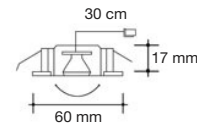

LED 1W (350mA)

*

Raja vierkant kanteel

2.21.0406
2.21.0407

warm wit
wit

LED 1x 1W (350mA)

*

Raja vierkant kanteel