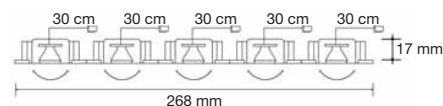

2.21.0436
2.21.0437

warm wit
wit

LED 4x 1W (350mA)

*

Raja vierkant kantel

2.21.0430
2.21.0431

warm wit
wit

LED 5x 1W (350mA)