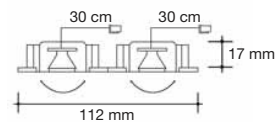

LED 2x 1W (350mA)

*

* LED drivers en toebehoren zie blz. 147