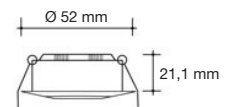

LED 1W (350mA)

*