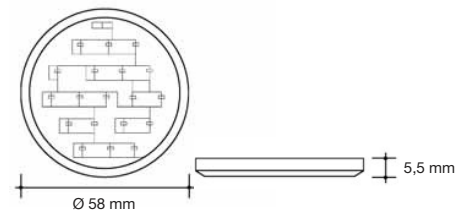

LED strip inbouw

2.21.0262	12x LED 2,4W L: 265 mm
2.21.0263	21x LED 4,2W L: 405 mm
2.21.0264	30x LED 6W L: 545 mm

incl. driver